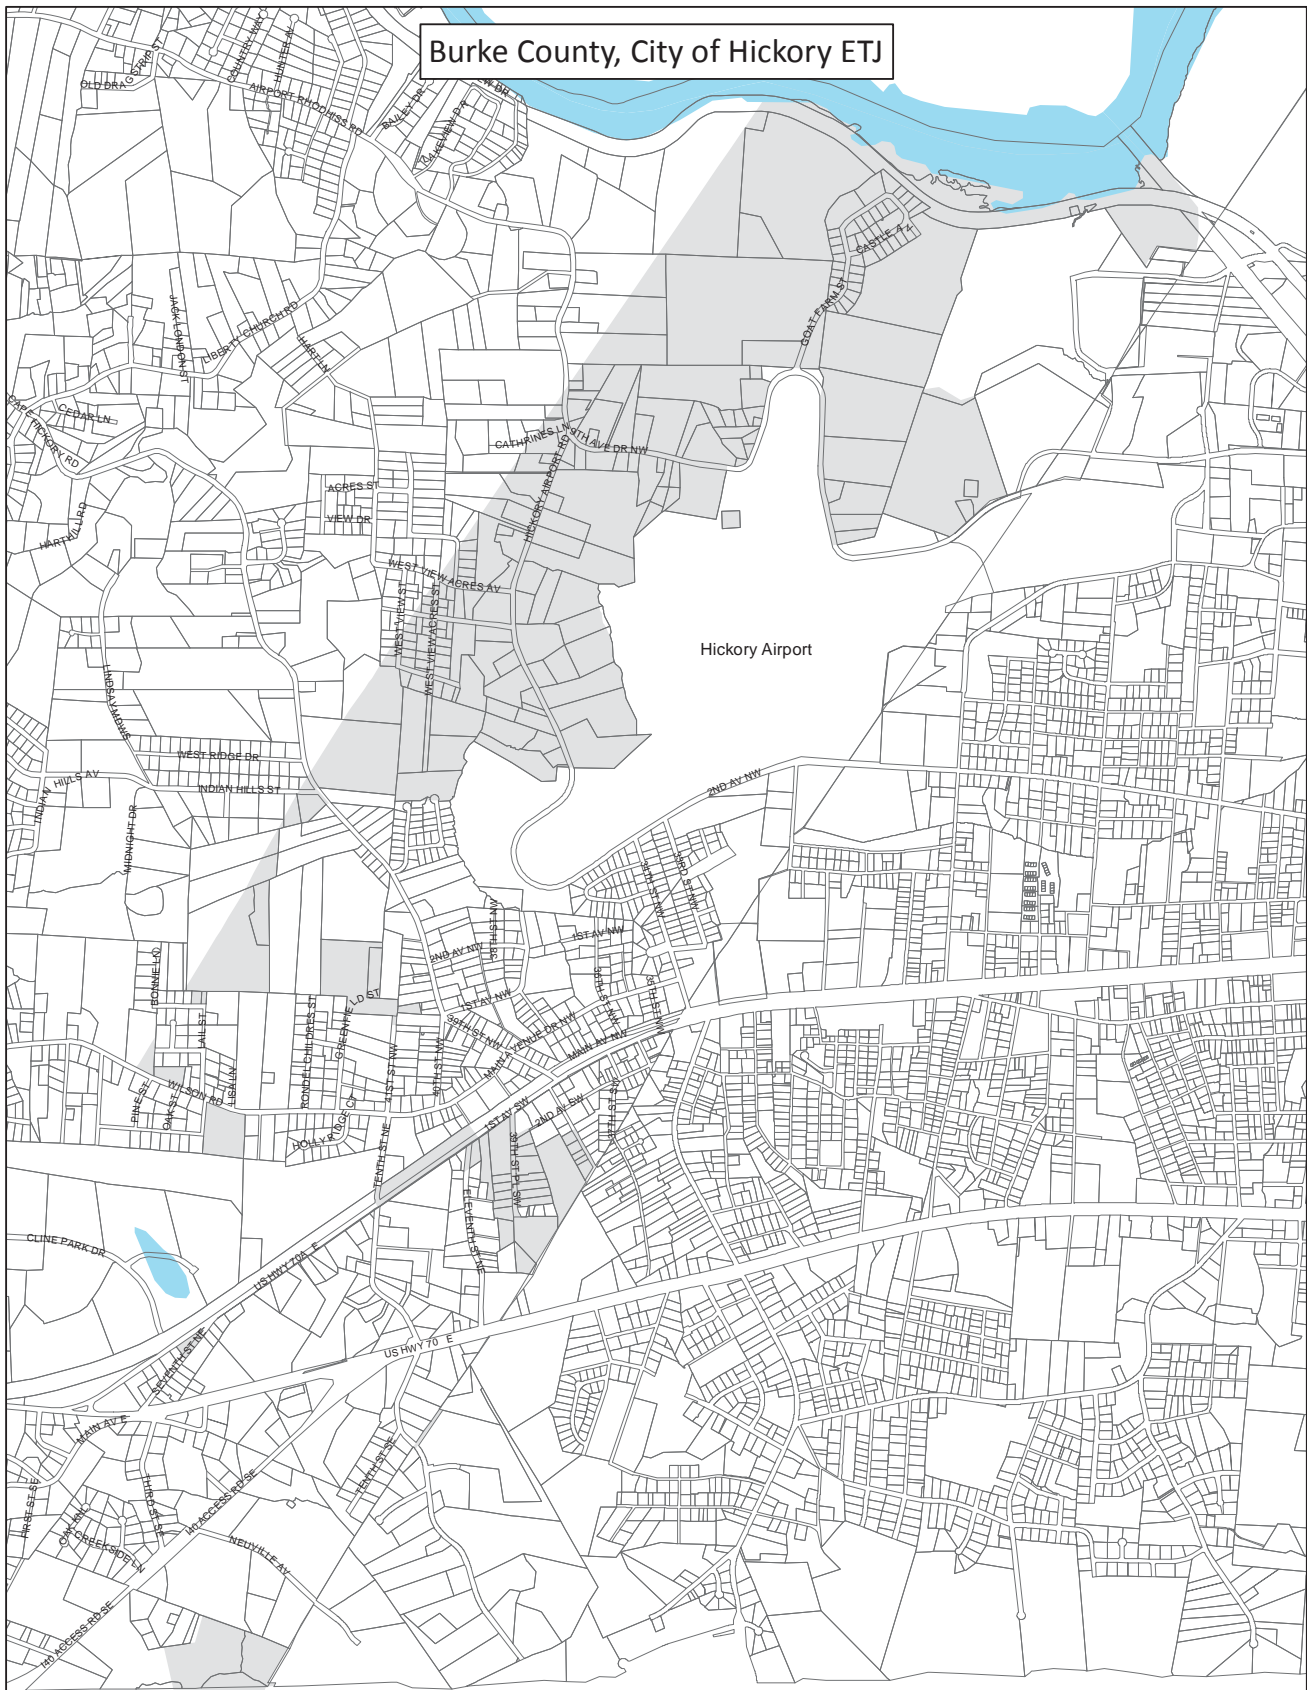

Burke County, City of Hickory ETJ

140 E 140 W

 Hickory ETJ

 Parcels

 Lake Hickory

0 0.125 0.25 0.5
Miles